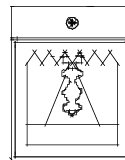

DAU SINGLE SURFACE

D93041-

base number   Finish
Options

PROJECT	_____
TYPE	_____
SPECIFIER	_____
QUANTITY	_____
DATE	_____

1. To build a product code in our configurator select the specify button on the base model # product page
2. To build a manual product code on this datasheet choose from the options listed below in blue font and add the suffix to the base model #

GENERAL

Series: Dau _____
Subseries: Dau Single _____
Brand: Milan _____
Division: Design _____
Mounting Type: Surface _____
Mounting Location: Wall _____
Subcategory: Up/Down Light _____

PHYSICAL

Length (mm): 80 _____
Length (in): 3 1/8 _____
Height (mm): 80 _____
Depth (mm): 101 _____
Height (in): 3 1/8 _____
Depth (in): 4 _____
Extension (mm): 101 _____
Extension (in): 4 _____
Light Distribution: Direct / Indirect _____
Weight (kg): 0.82 _____
Weight (lbs): 1.81 _____
Fixture Finish: BAL / MWL / BSL _____
Fixture Material: Extruded Aluminum _____

ELECTRICAL

Number of Lamps: 1 _____
Lamp Type: LED Retrofit _____
Lamp Shape: T4 _____
Bulb Included: Bulb Not Included _____
Max. Wattage Per Lamp (W): 3.5 _____
Lamp Base: G9 _____
Input Voltage (V): 120Vac Direct Line _____

LED

OPTICAL

RATINGS AND CERTIFICATIONS

Certified By: Certified for North American Standards _____
IP rating: IP20 _____

80mm 3 1/8"

101mm 4"

80mm 3 1/8"