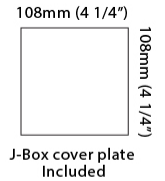

PROJECT _____
TYPE _____
SPECIFIER _____
QUANTITY _____
DATE _____

DAU 2 LIGHT LINEAR SURFACE

D93241-

base number _____
Finish Options _____

1. To build a product code in our configurator select the specify button on the base model # product page
2. To build a manual product code on this datasheet choose from the options listed below in blue font and add the suffix to the base model #

GENERAL

Series: Dau _____
Subseries: Dau 2 light Linear _____
Brand: Milan _____
Division: Design _____
Mounting Type: Surface _____
Mounting Location: Wall _____
Subcategory: Up/Down Light _____

PHYSICAL

Shape: Rectangle _____
Length (mm): 80 _____
Length (in): 3 1/8 _____
Height (mm): 80 _____
Depth (mm): 101 _____
Height (in): 3 1/8 _____
Depth (in): 4 _____
Light Distribution: Direct / Indirect _____
Fixture Finish: BAL / MWL / BSL _____
Fixture Material: Extruded Aluminum _____

ELECTRICAL

Lamp Type: LED _____
Input Wattage (W): 28 _____
Dimming: Electronic Low Voltage Dimming _____
Input Voltage (V): 120Vac Direct Line _____

LED

Number of LEDs: 4 _____
Color Temperature (°K): 3000 _____
Max. Delivered Lumen (lm): 1330 _____
CRI: >90 CRI _____
Lamp Life (hrs): 50000 _____

OPTICAL

RATINGS AND CERTIFICATIONS

Certified By: Certified for North American Standards _____
IP rating: IP20 _____